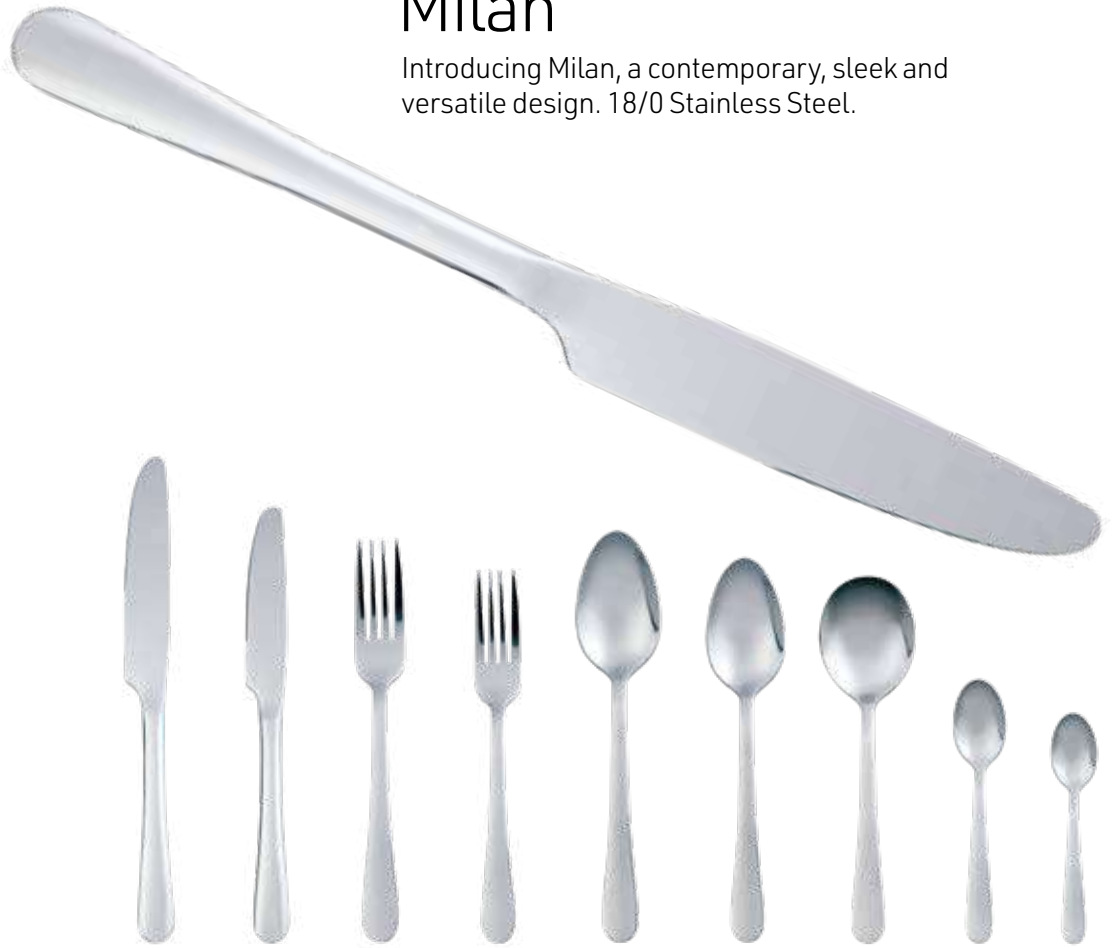

Table Knife

A4901 Pk:(12) 238mm (9³/₈"

Dessert Knife

A4905 Pk:(12) 213mm (8³/₈"

Table Fork

A4902 Pk:(12) 205mm (8"

Dessert Fork

A4906 Pk:(12) 181mm (7"

Table Spoon

A4903 Pk:(12) 208mm (8¹/₄"

Dessert Spoon

A4907 Pk:(12) 184mm (7¹/₄"

Soup Spoon

A4904 Pk:(12) 177mm (7"

Tea Spoon

A4908 Pk:(12) 138mm (5¹/₂"

Coffee Spoon

A4909 Pk:(12) 126mm (5"

Milan

Introducing Milan, a contemporary, sleek and versatile design. 18/0 Stainless Steel.