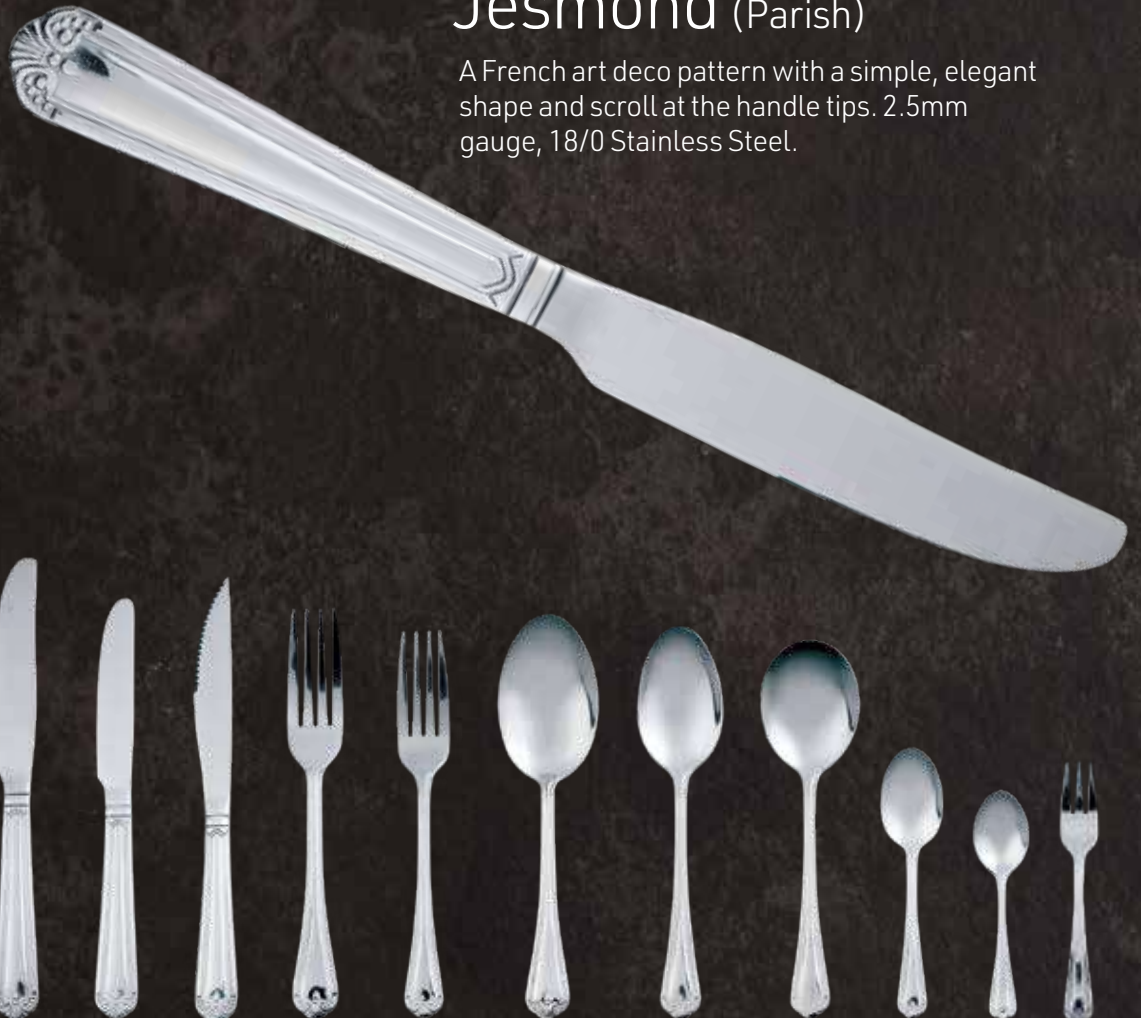

Coffee Spoon

A4810 Pk:(12) 110mm (4¹/₄"

Cake Fork

A4814 Pk:(12) 130mm (5"

Jesmond (Parish)

A French art deco pattern with a simple, elegant shape and scroll at the handle tips. 2.5mm gauge, 18/0 Stainless Steel.