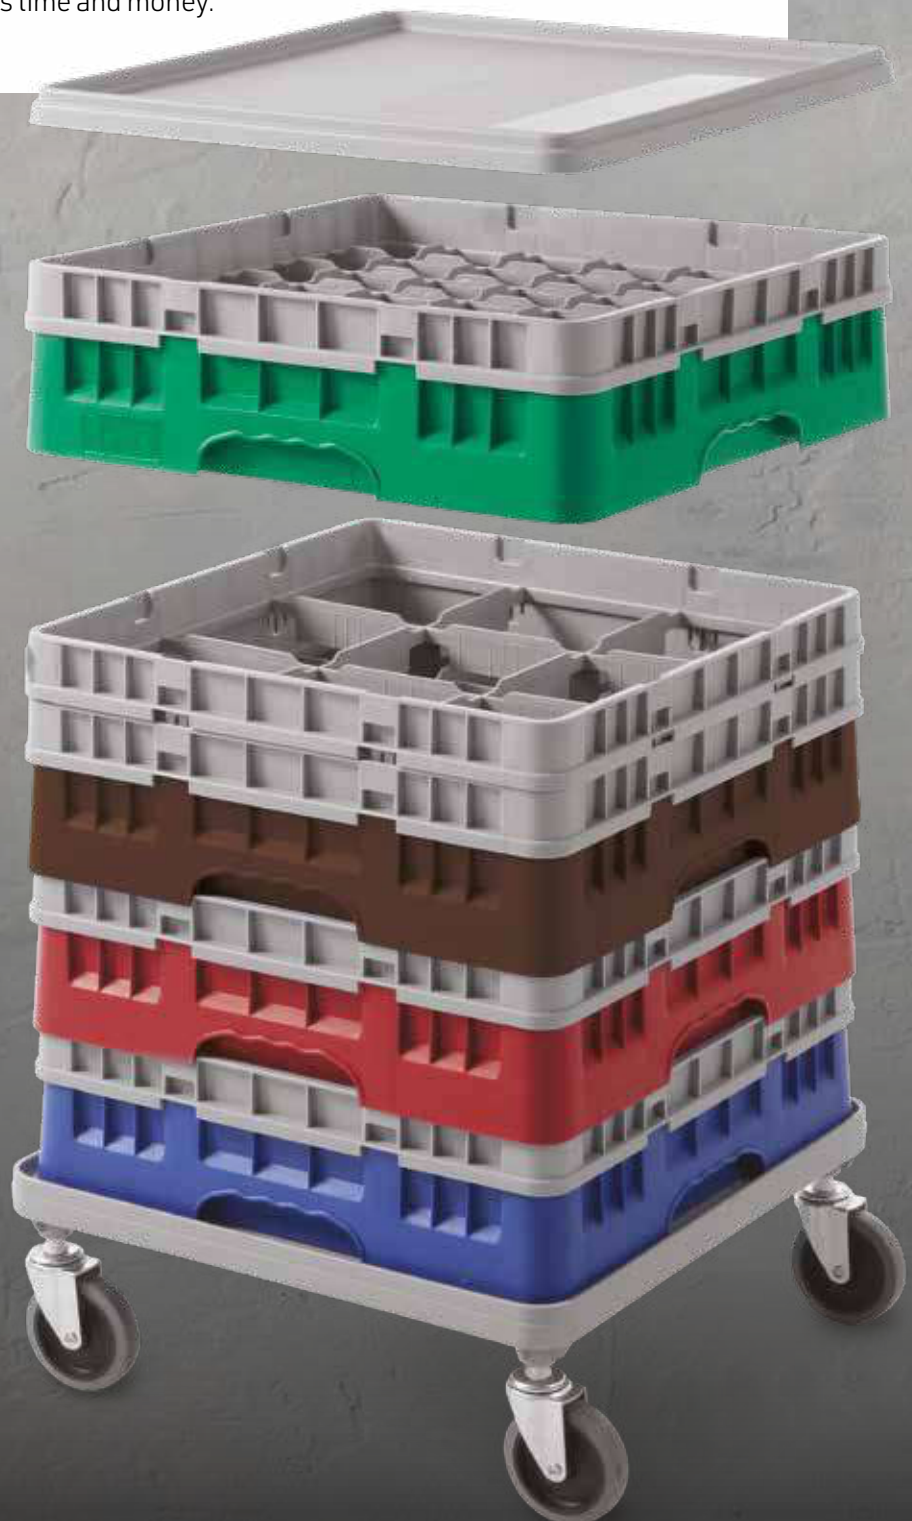

SMART RACK

The perfect Washing & Sanitary Storage System

Glassware stays clean when in storage, therefore no need to re-wash before use. Open outer wall is closed & keeps out pollutions, such as dirty water, viruses, insect and pest, contaminant, dust and dirty hand. Clean glassware would need to be washed again after being polluted, it wastes time and money.