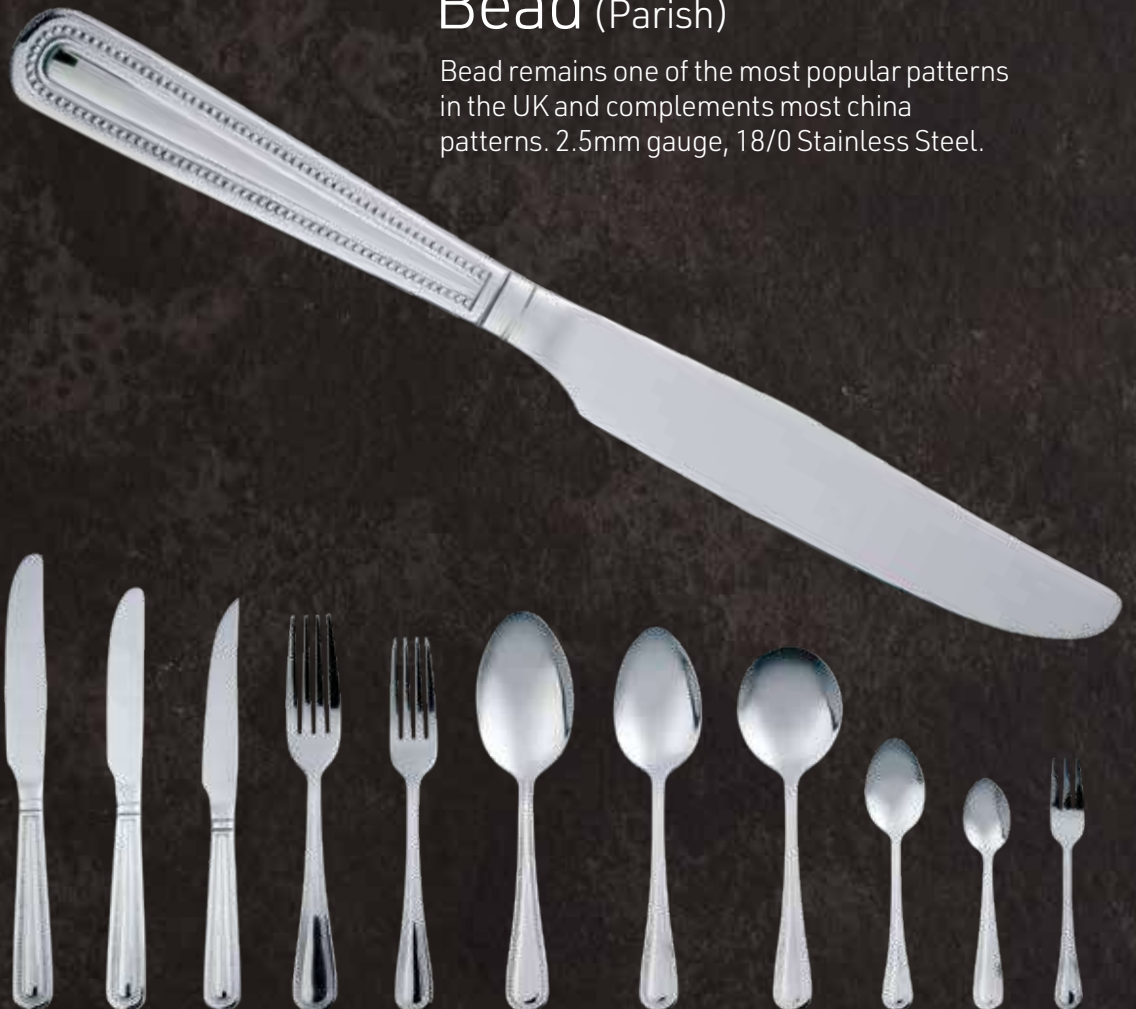

Soup Spoon

A5708 Pk: (12) 165mm (6 1/2")

Tea Spoon

A5709 Pk: (12) 140mm (5 1/2")

Coffee Spoon

A5710 Pk: (12) 110mm (4 1/4")

Cake Fork

A5714 Pk: (12) 130mm (5")

Bead (Parish)

Bead remains one of the most popular patterns in the UK and complements most china patterns. 2.5mm gauge, 18/0 Stainless Steel.

18/0
QUALITY

Table Knife
(Solid Handle)
A5804 Pk:(12) 220mm (8³/₄"